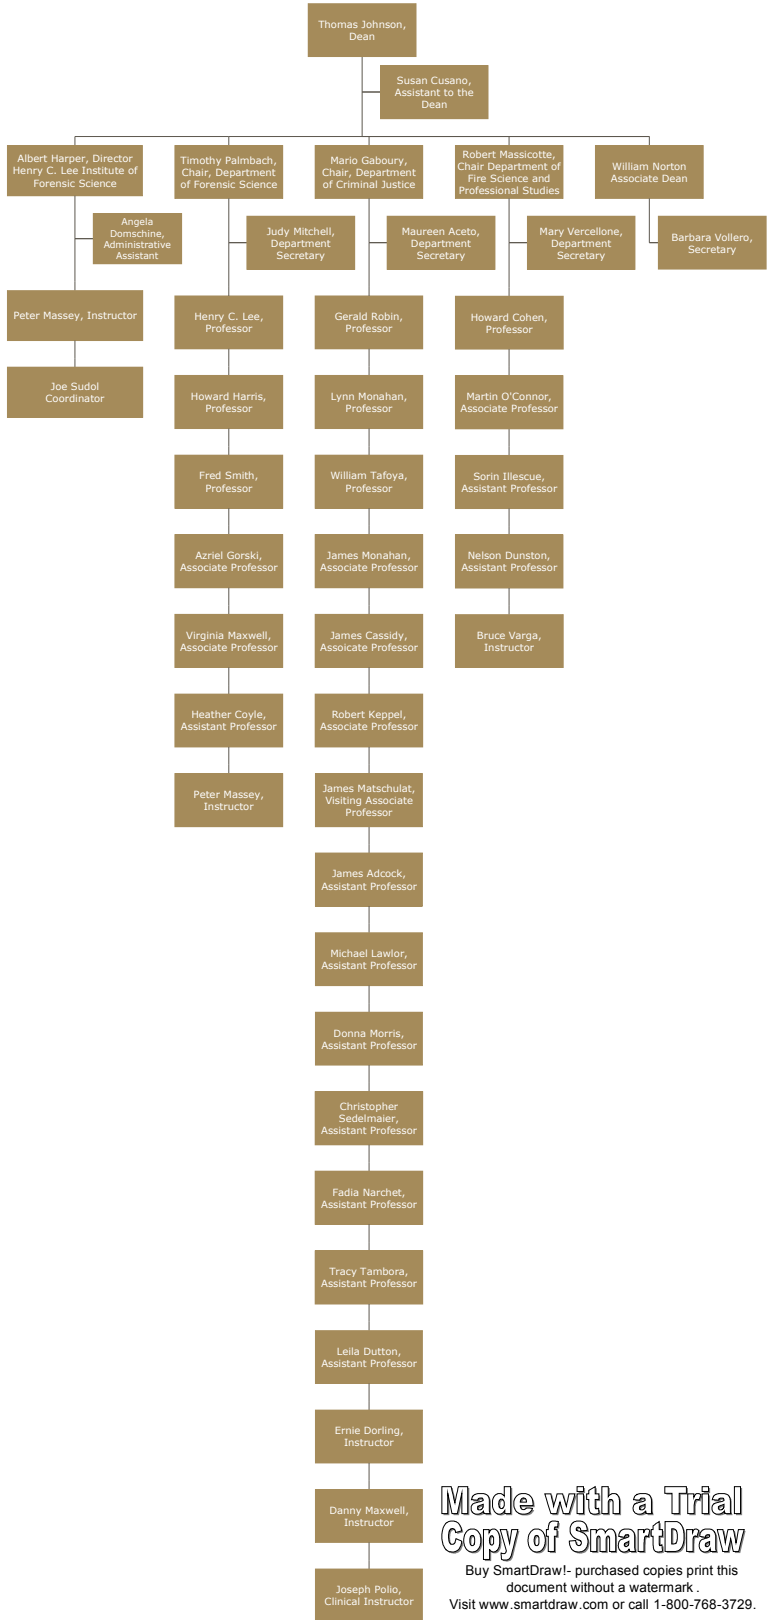

**Henry C. Lee College of Criminal Justice and Forensic Sciences**

Made with a Trial Copy of SmartDraw  
 Buy SmartDraw! - purchased copies print this document without a watermark.  
 Visit [www.smartdraw.com](http://www.smartdraw.com) or call 1-800-768-3729.